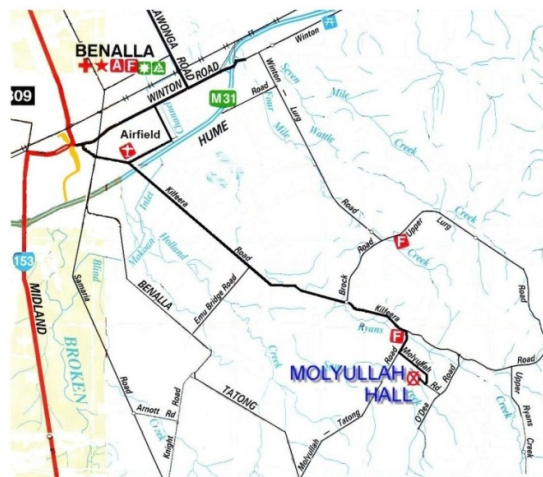

Harry Ferguson Tractor Club

presents

A FERGUSON TRACTOR AND IMPLEMENTS DISPLAY

MOLYULLAH RECREATION RESERVE
EASTER Monday - 22nd April 2019

Program:

Half day Trek Saturday

Full day Trek Sunday

Evening meal on Sunday

Camping at the Recreation Reserve

All Dogs to be leashed

For information regarding tractor and
Implement Display and prizes, contact

Geoff Lee

81 Centre Road, Molyullah, VIC.

Phone: 03 5766 6296

Directions: Proceed from the Benalla Hospital round-a-bout onto Kilfeera Road for 16.2 Kms ,
turn right at the Molyullah Fire-shed onto the Molyullah – Tatong Road and follow the signs.