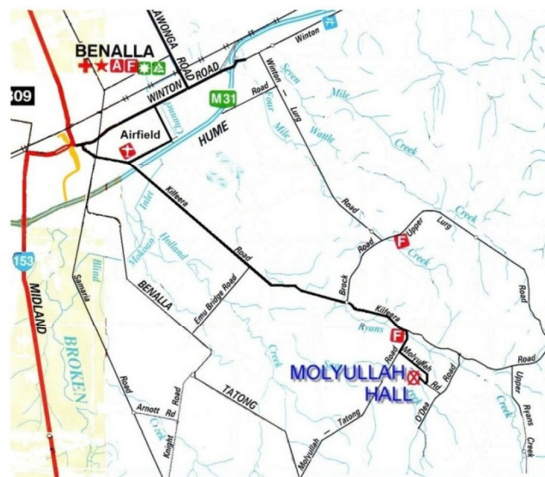

Harry Ferguson Tractor Club

presents

A FERGUSON TRACTOR AND IMPLEMENTS DISPLAY

MOLYULLAH RECREATION RESERVE **EASTER Monday - 17th April 2017**

Program:

Half day Trek Saturday 15th

Full day Trek Sunday 16th

Evening meal on Sunday 16th

Camping at the Recreation Reserve.

All Dogs to be leashed.

For information regarding tractor and
Implement Display and prizes, contact

Geoff Lee

81 Centre Road, Molyullah, VIC.

Phone: 03 5766 6296

Directions: Proceed from the Benalla Hospital round-a-bout onto Kilfeera Road for 16.2 Kms ,
turn right at the Molyullah Fire-shed onto the Molyullah – Tatong Road and follow the signs.