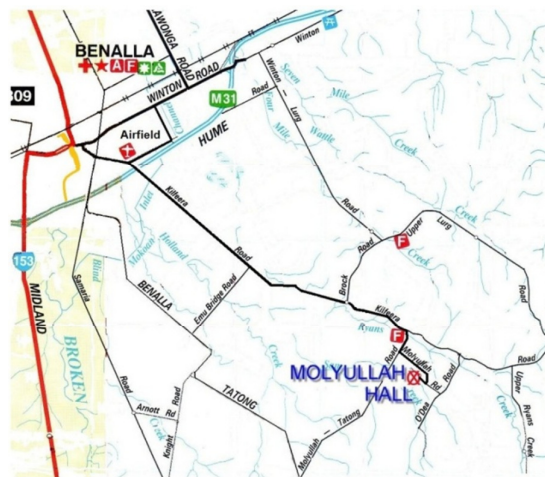

#### **Program:**

Half day Trek Saturday

Full day Trek Sunday

Evening meal on Sunday

Camping at the Recreation Reserve

All Dogs to be leashed

For information regarding tractor and  
Implement Display and prizes, contact

**Geoff Lee**

**81 Centre Road, Molyullah, VIC.**

**Phone: 03 5766 6296**

**Directions:** Proceed from the Benalla Hospital round-a-bout onto Kilfeera Road for 16.2 Kms ,  
turn right at the Molyullah Fire-shed onto the Molyullah – Tatong Road and follow the signs.